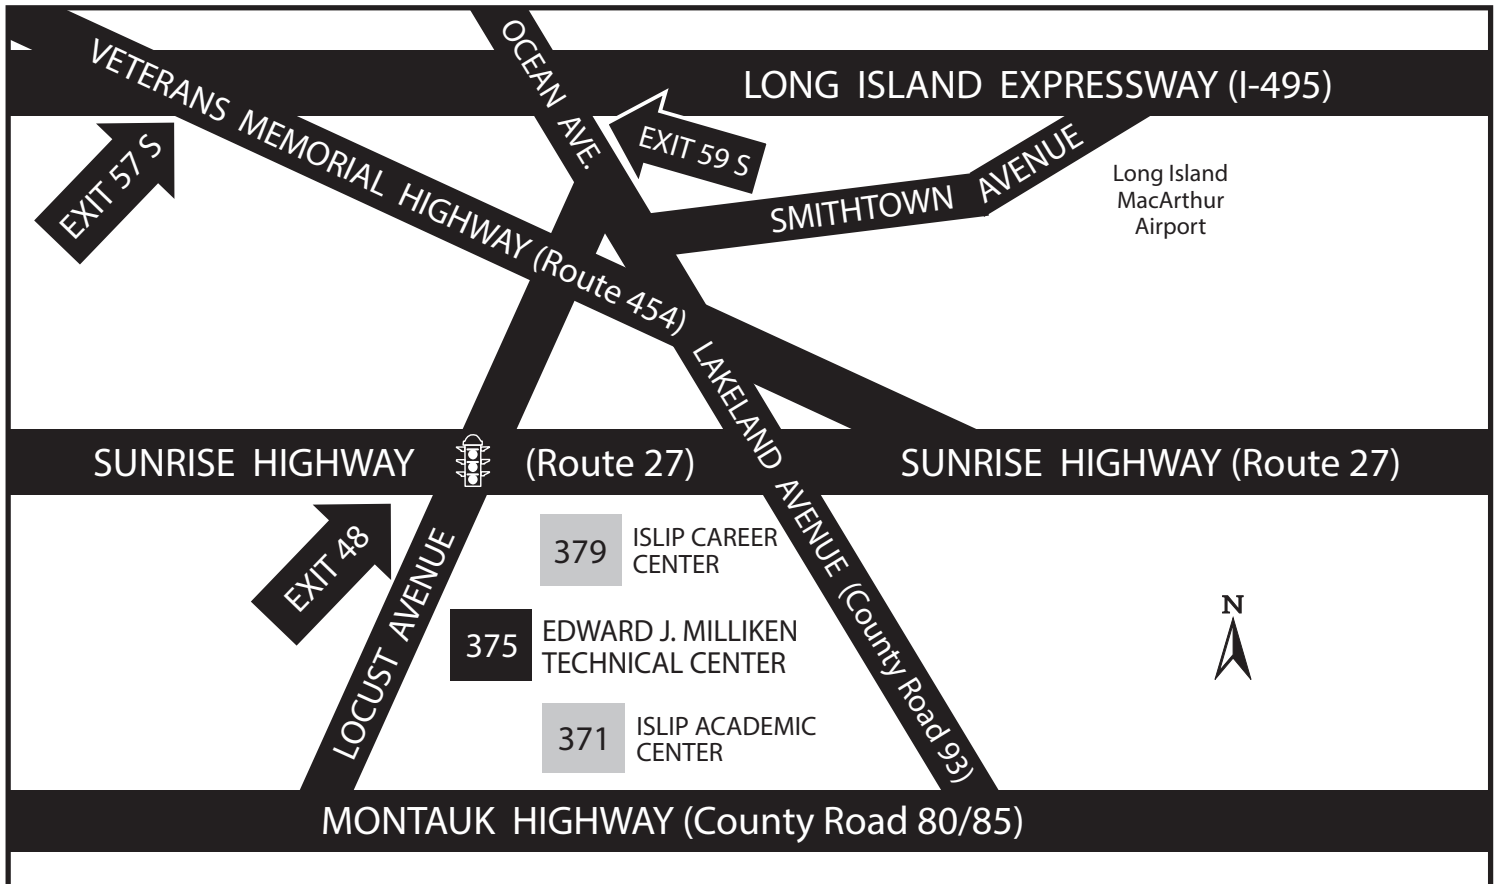

EASTERN LONG ISLAND ACADEMY OF APPLIED TECHNOLOGY

Edward J. Milliken Technical Center
375 Locust Avenue
Oakdale, New York 11769
Tel: 631-244-5800

DIRECTIONS

FROM THE WEST:

via Sunrise Highway (Route 27)

East on Sunrise Highway (Route 27) to Exit 48 - Locust Avenue. Continue on service road to traffic light. Right turn onto Locust Avenue, heading south. Campus will be on the left. After the stop sign take the second left into the campus. The Edward J. Milliken Technical Center is the first building on the left.

via the Long Island Expressway (I-495)

East on LIE (I-495) to Exit 57 South - Veterans Memorial Highway (Route 454). Right turn onto Locust Avenue heading south. Cross over Sunrise Highway and continue about 1 mile down Locust Avenue. After the stop sign, take the second left into the campus. The Edward J. Milliken Technical Center is the first building on the left.

FROM THE EAST:

via Sunrise Highway (Route 27)

West on Sunrise Highway (Route 27) to Exit 48 - Locust Avenue. Turn left onto Locust Avenue, crossing over Sunrise Highway and continue about 1 mile. Campus will be on the left. After the stop sign take the second left into the campus. The Edward J. Milliken Technical Center is the first building on the left.

via the Long Island Expressway (I-495)

West on LIE (I-495) to Exit 59 South - Ocean Avenue. Turn left on Ocean Avenue, heading south. Bear right at fork onto Ocean Avenue. Make right on Sunrise Highway, heading west. Stay on service road for 2 lights to Locust Avenue. Turn left, heading south. Continue about 1 mile down Locust Avenue. After the stop sign, take the second left into the campus. The Edward J. Milliken Technical Center is the first building on the left.